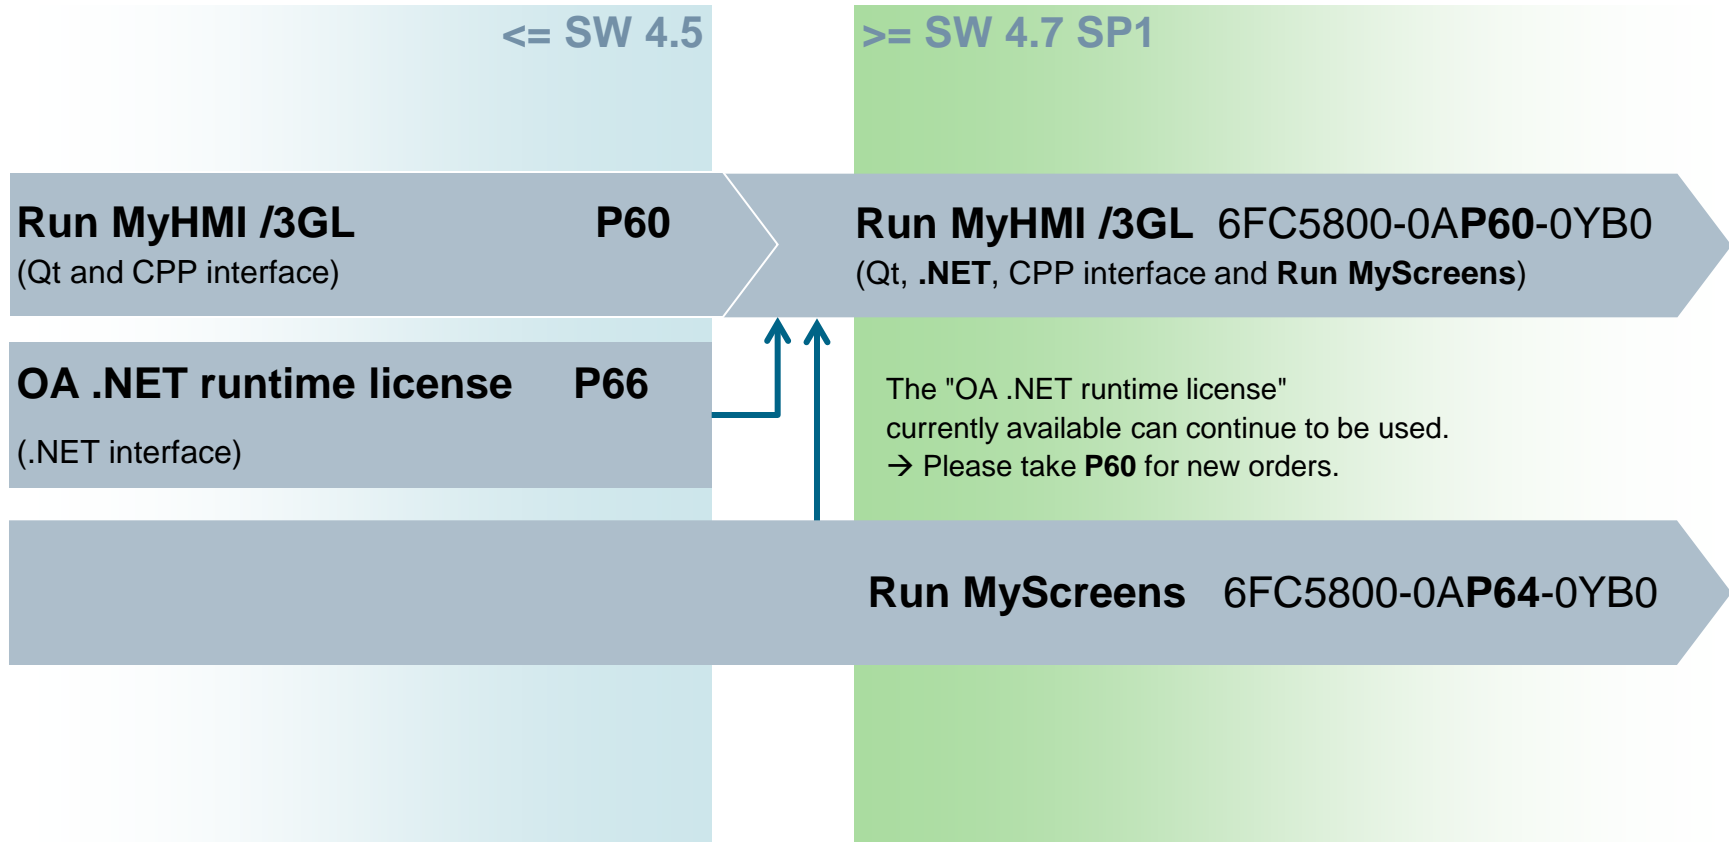

Changes in license model

SINUMERIK Integrate Run MyHMI /3GL licenses combined. P60 also contains Run MyScreens.