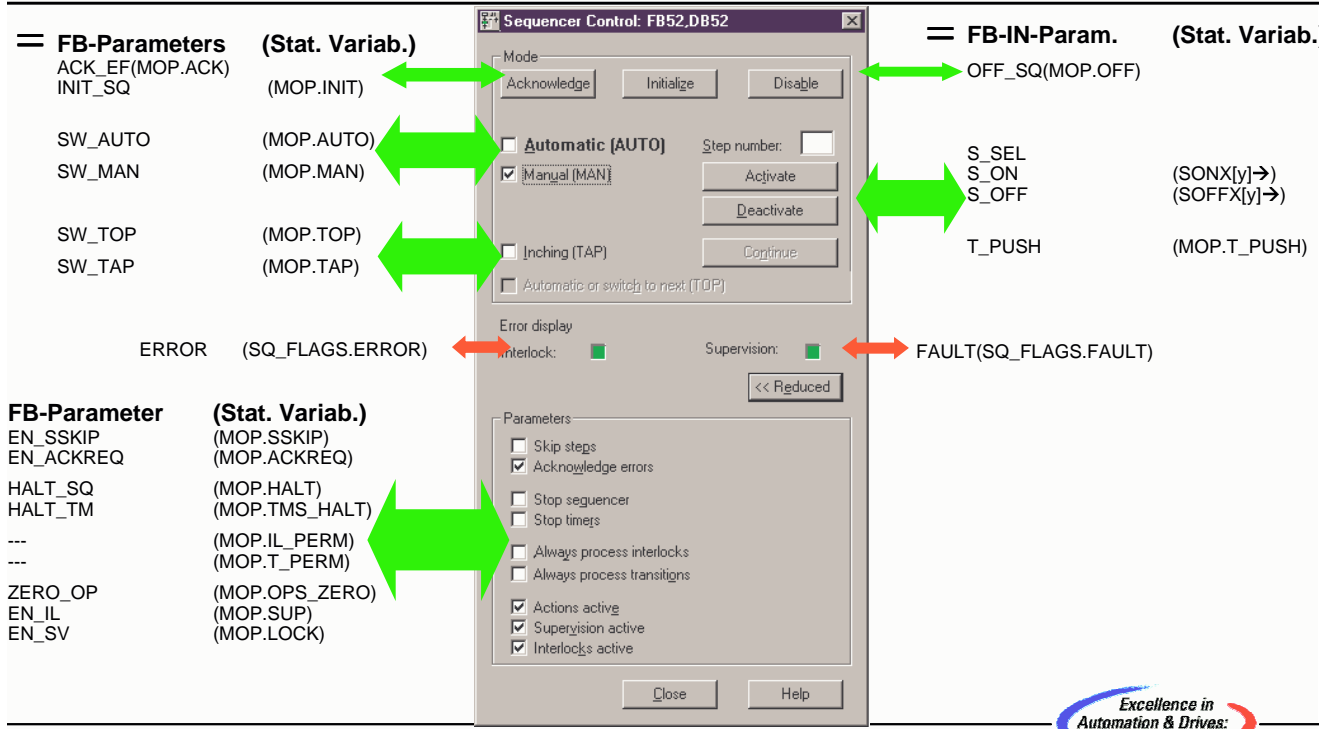

**Comparison:
Parameters of S7 -GRAPH-FB< --> Functions of „ Control Sequencer“**

S7-GRAPHV5.0/5.1 ControlSequencer