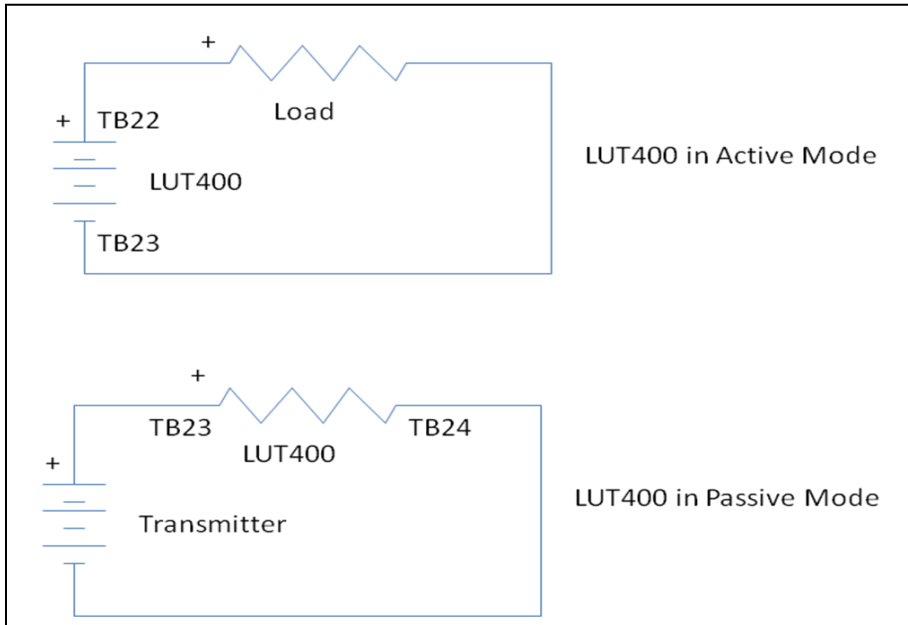

## SITRANS LUT400 – Active/Passive mode

Please translate text boxes below:

Load

LUT400 in Active Mode

Transmitter

LUT400 in Passive Mode